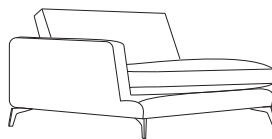

OLIVER DEEP

FEATURES

This contemporary yet masculine sofa appears to float in its environment with new design powder coat steel legs and slim profile seat cushions.

A perfect vehicle for aniline leather, and heavy textured plain fabrics. The 'bachelor' Oliver deep sofa won't remain single for long.

DIMENSIONS

ELEMENTS

- A - Large 1 arm L/R
- B - Large no arm
- C - Small 1 arm L/R
- D - Small no arm

SIDE VIEW

ISOMETRIC VIEW

SCATTER

STANDARD FEATURES

Frame	Solid timber frame using renewable hardwood
Seat base	Steel sprung suspension
Back cushion	Cushion
Seat cushions	Cushion
Legs	Powder coated (3 colours available)
Scatter 55cm	Plain, 1 x sofa L/R : 0 x sofa no arm
Scatter 40cm	Plain, 1 x sofa L/R : 0 x sofa no arm