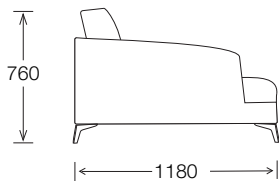

DIMENSIONS

ELEMENTS

- A - Large 1 arm L/R
- B - Large no arm
- C - Small 1 arm L/R
- D - Small no arm

SIDE VIEW

ISOMETRIC VIEW

SCATTER

STANDARD FEATURES

Frame	Solid timber frame using renewable hardwood
Seat base	Steel sprung suspension
Back cushion	Cushion
Seat cushions	Cushion
Legs	Powder coated (3 colours available)
Scatter 55cm	Plain, 1 x sofa L/R : 0 x sofa no arm
Scatter 40cm	Plain, 1 x sofa L/R : 0 x sofa no arm