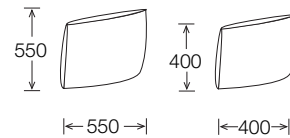

DIMENSIONS

ELEMENTS

- A - Large 1 arm L/R
- B - Large no arm
- C - Small 1 arm L/R
- D - Small no arm

SIDE VIEW

ISOMETRIC VIEW

SCATTER

STANDARD FEATURES

Frame	Solid timber frame using renewable hardwood
Seat base	Steel sprung suspension
Back cushion	Cushion
Seat cushions	Cushion
Legs	Powder coated (3 colours available)
Scatter 55cm	Plain, 1 x sofa L/R : 0 x sofa no arm
Scatter 40cm	Plain, 1 x sofa L/R : 0 x sofa no arm