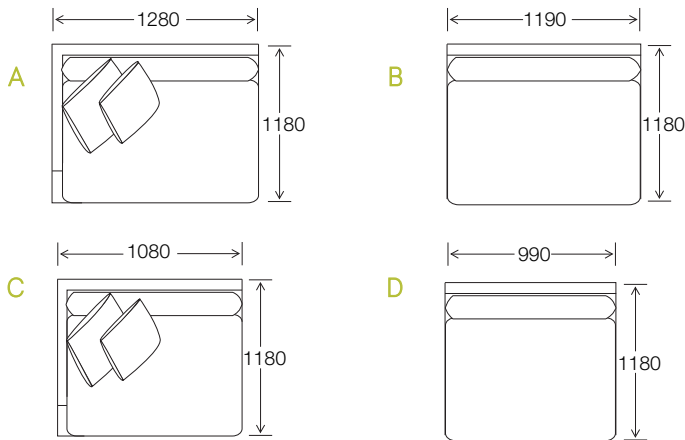

DIMENSIONS

ELEMENTS

- A - Large 1 arm L/R
- B - Large no arm
- C - Small 1 arm L/R
- D - Small no arm

SIDE VIEW

ISOMETRIC VIEW

SCATTER

STANDARD FEATURES

Frame	Solid timber frame using renewable hardwood
Seat base	Steel sprung suspension
Back cushion	Cushion
Seat cushions	Cushion
Legs	Powder coated (3 colours available)
Scatter 55cm	Plain, 1 x sofa L/R : 0 x sofa no arm
Scatter 40cm	Plain, 1 x sofa L/R : 0 x sofa no arm