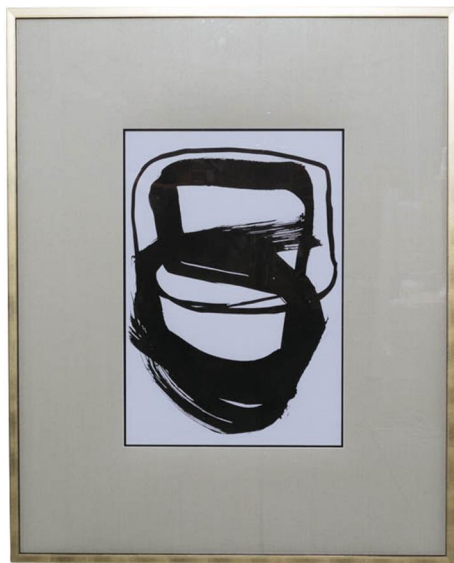

SPEC SHEET

SILK ABSTRACT INK STUDY MONOCHROME III AU-INKM-TB3-LRG

Dimensions:

Large - Framed Size 840mm x 1030mm

Description:

Original Illustration printed on quality giclee acid-free cream paper. Hand framed in black timber boxed frame w/ gold scratch front-float. Silk top mould is boxed back between mat w/ black pin.