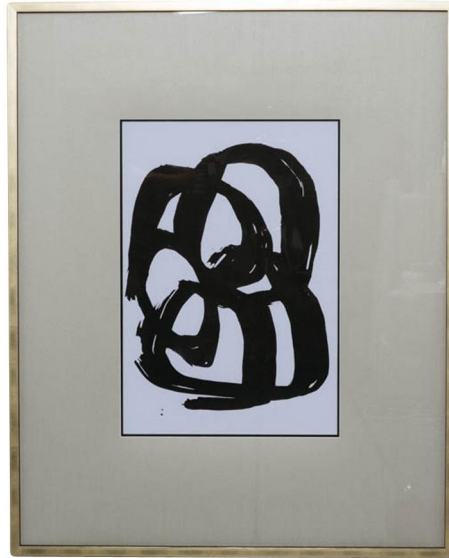

SPEC SHEET

SILK ABSTRACT INK STUDY MONOCHROME II AU-INKM-TB2-LRG

Dimensions:

Large - Framed Size 840mm x 1030mm

Description:

Original Illustration printed on quality giclee acid-free cream paper. Hand framed in black timber boxed frame w/ gold scratch front-float. Silk top mould is boxed back between mat w/ black pin.