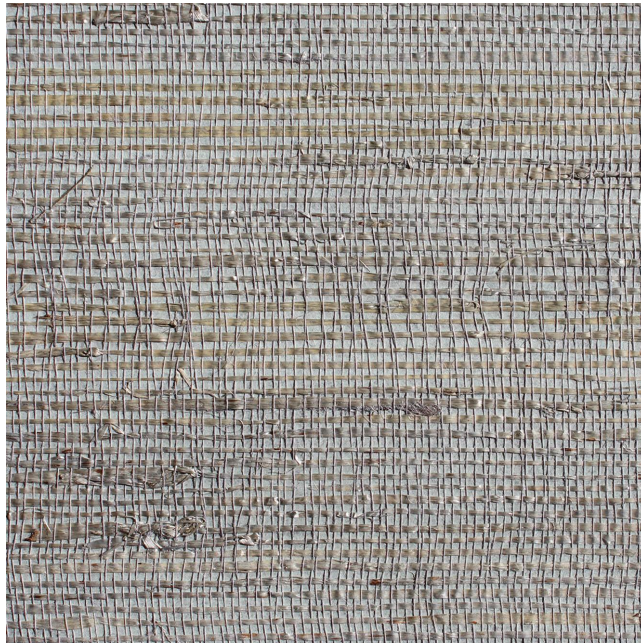

SPEC SHEET

INTERTWINE DUCK EGG WALLPAPER OS-A-319

Dimensions:

0.915 x 10 Mtrs (Sold Per Roll)

Description:

Grassweave Boyd grassweave papers are a handmade product and as such, have imperfections and colour variations. You cannot pattern match these papers, you will see the joins when they are hung. These colour variations and imperfections are part of the charm of grassweaves and are not considered a fault. Please note that there will be no refunds or exchanges on these papers once they have been cut or hung so please inspect them carefully.