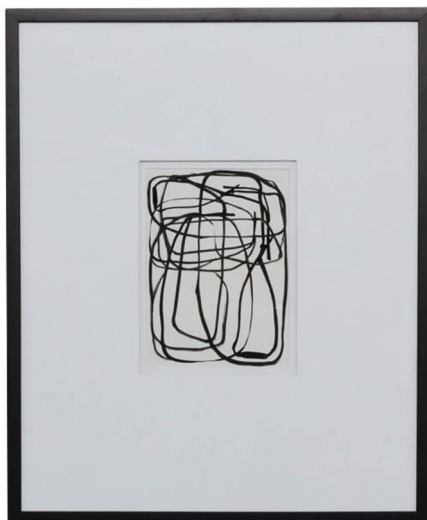

### **ABSTRACT INK STUDY MONOCHROME VIII** AU-INKM8-LRG

**Dimensions:**

Large - Framed Size 840mm x 1030mm

**Description:**

Original Illustration printed on quality giclee acid-free cream paper. Hand framed in matte black thin timber frame. Moulding is boxed back between off-white mats.