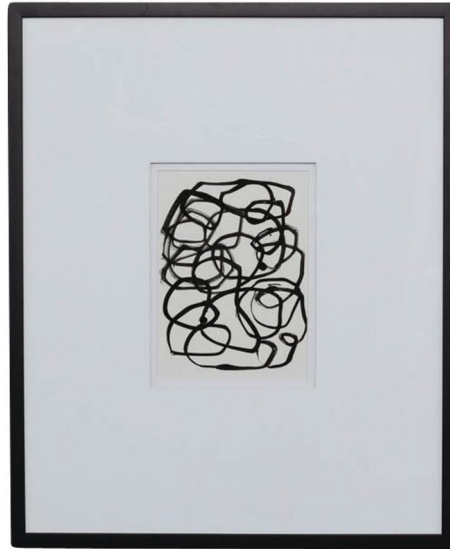

SPEC SHEET

ABSTRACT INK STUDY MONOCHROME II AU-INKM2-LRG

Dimensions:

Large - Framed Size 840mm x 1030mm

Description:

Original Illustration printed on quality giclee acid-free cream paper. Hand framed in matte black thin timber frame. Moulding is boxed back between off-white mats.